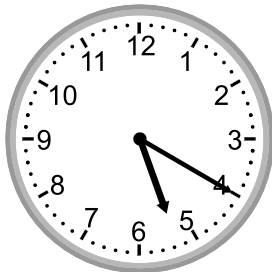

Telling time - 5 minute intervals

Grade 2 Time Worksheet

Write the time below each clock.

1.

2.

3.

4.

5.

6.

7.

8.

9.