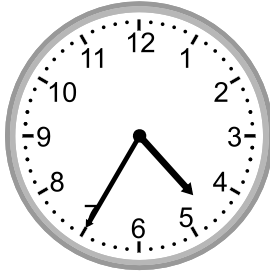

Telling time - 5 minute intervals

Grade 2 Time Worksheet

Write the time below each clock.

1.

2.

3.

4.

5.