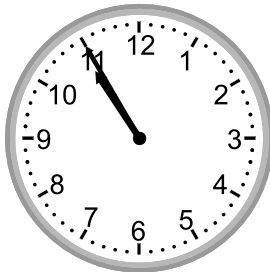

Telling time - 5 minute intervals

Grade 2 Time Worksheet

Write the time below each clock.

1.

2.

3.

4.

5.