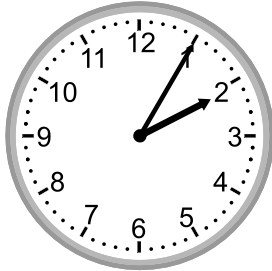

Telling time - 5 minute intervals

Grade 2 Time Worksheet

Write the time below each clock.

1.

2.

3.

4.

5.