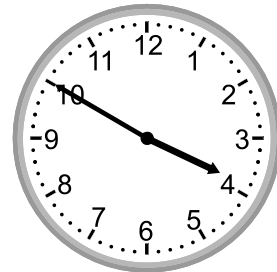

Telling time - 5 minute intervals

Grade 2 Time Worksheet

Write the time below each clock.

1.

2.

3.

4.

5.

6.

7.

8.

9.