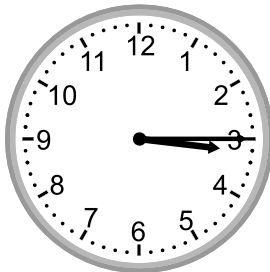

Telling time - 5 minute intervals

Grade 2 Time Worksheet

Write the time below each clock.

1.

2.

3.

4.

5.

6.

7.

8.

9.