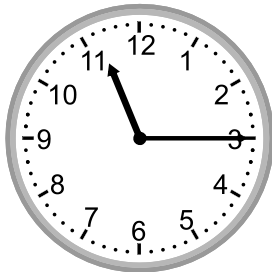

Telling time - 5 minute intervals

Grade 2 Time Worksheet

Write the time below each clock.

1.

2.

3.

4.

5.