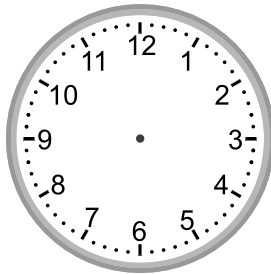

Telling time - 5 minute intervals (draw the clock)

Grade 2 Time Worksheet

Draw the time shown on each clock.

1.

10:30

2.

4:05

3.

1:15

4.

5:50

5.

11:35

6.

7:45

7.