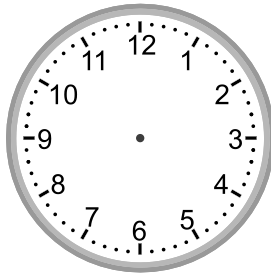

Telling time - 5 minute intervals (draw the clock)

Grade 2 Time Worksheet

Draw the time shown on each clock.

1.

10:30

2.

4:05

3.

1:15

4.

5:50

5.

11:35

6.

7:45

7.

4:10

8.

12:00

9.

4:25