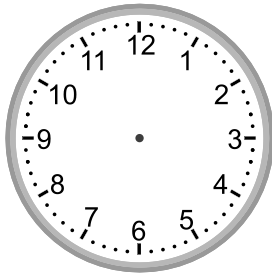

Telling time - 5 minute intervals (draw the clock)

Grade 2 Time Worksheet

Draw the time shown on each clock.

1.

10:30

2.

4:05

3.

1:15

4.

5:50

5.

11:35

6.

7:45

7.