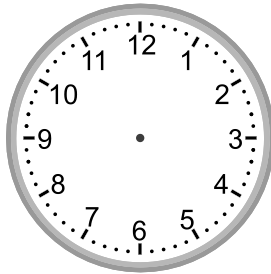

Telling time - 5 minute intervals (draw the clock)

Grade 2 Time Worksheet

Draw the time shown on each clock.

1.

10:30

2.

4:05

3.

1:15

4.

5:50

5.

11:35

6.

7:45

7.