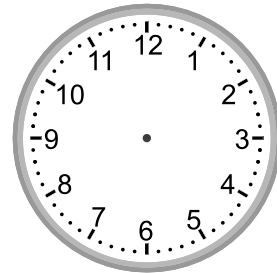

Telling time - 5 minute intervals (draw the clock)

Grade 2 Time Worksheet

Draw the time shown on each clock.

1.

10:30

2.

4:05

3.

1:15

4.

5:50

5.

11:35

6.

7:45

7.

4:10

8.

12:00

9.

4:25