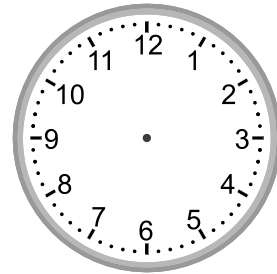

Telling time - 5 minute intervals (draw the clock)

Grade 2 Time Worksheet

Draw the time shown on each clock.

1.

10:30

2.

4:05

3.

1:15

4.

5:50

5.

11:35

6.

7:45

7.