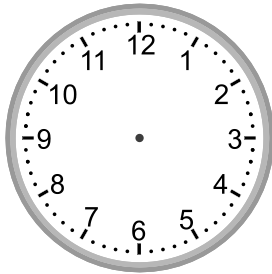

Telling time - 5 minute intervals (draw the clock)

Grade 2 Time Worksheet

Draw the time shown on each clock.

1.

10:30

2.

4:05

3.

1:15

4.

5:50

5.

11:35

6.

7:45

7.