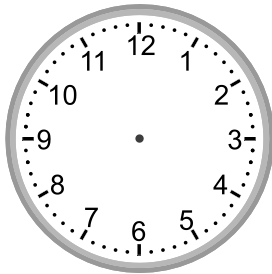

Telling time - 5 minute intervals (draw the clock)

Grade 2 Time Worksheet

Draw the time shown on each clock.

1.

10:30

2.

4:05

3.

1:15

4.

5:50

5.

11:35

6.

7:45

7.