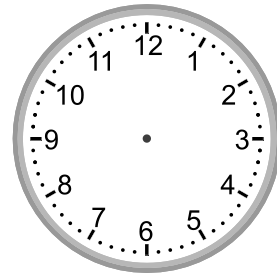

Telling time - 5 minute intervals (draw the clock)

Grade 2 Time Worksheet

Draw the time shown on each clock.

1.

10:30

2.

4:05

3.

1:15

4.

5:50

5.

11:35

6.

7:45

7.